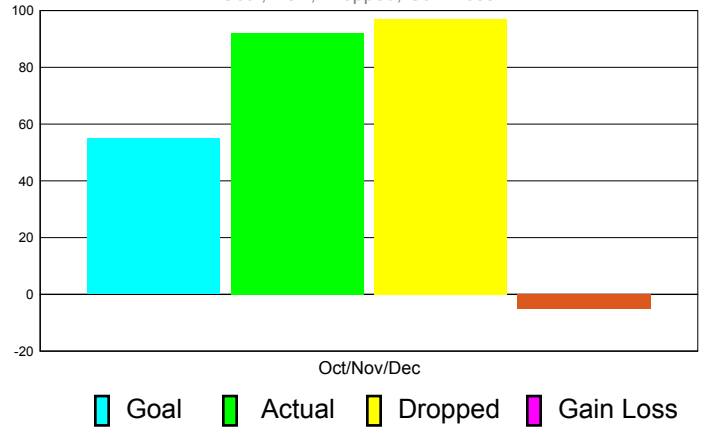

Membership Results 2011-2012

Goal, New, Dropped, Gain/Loss